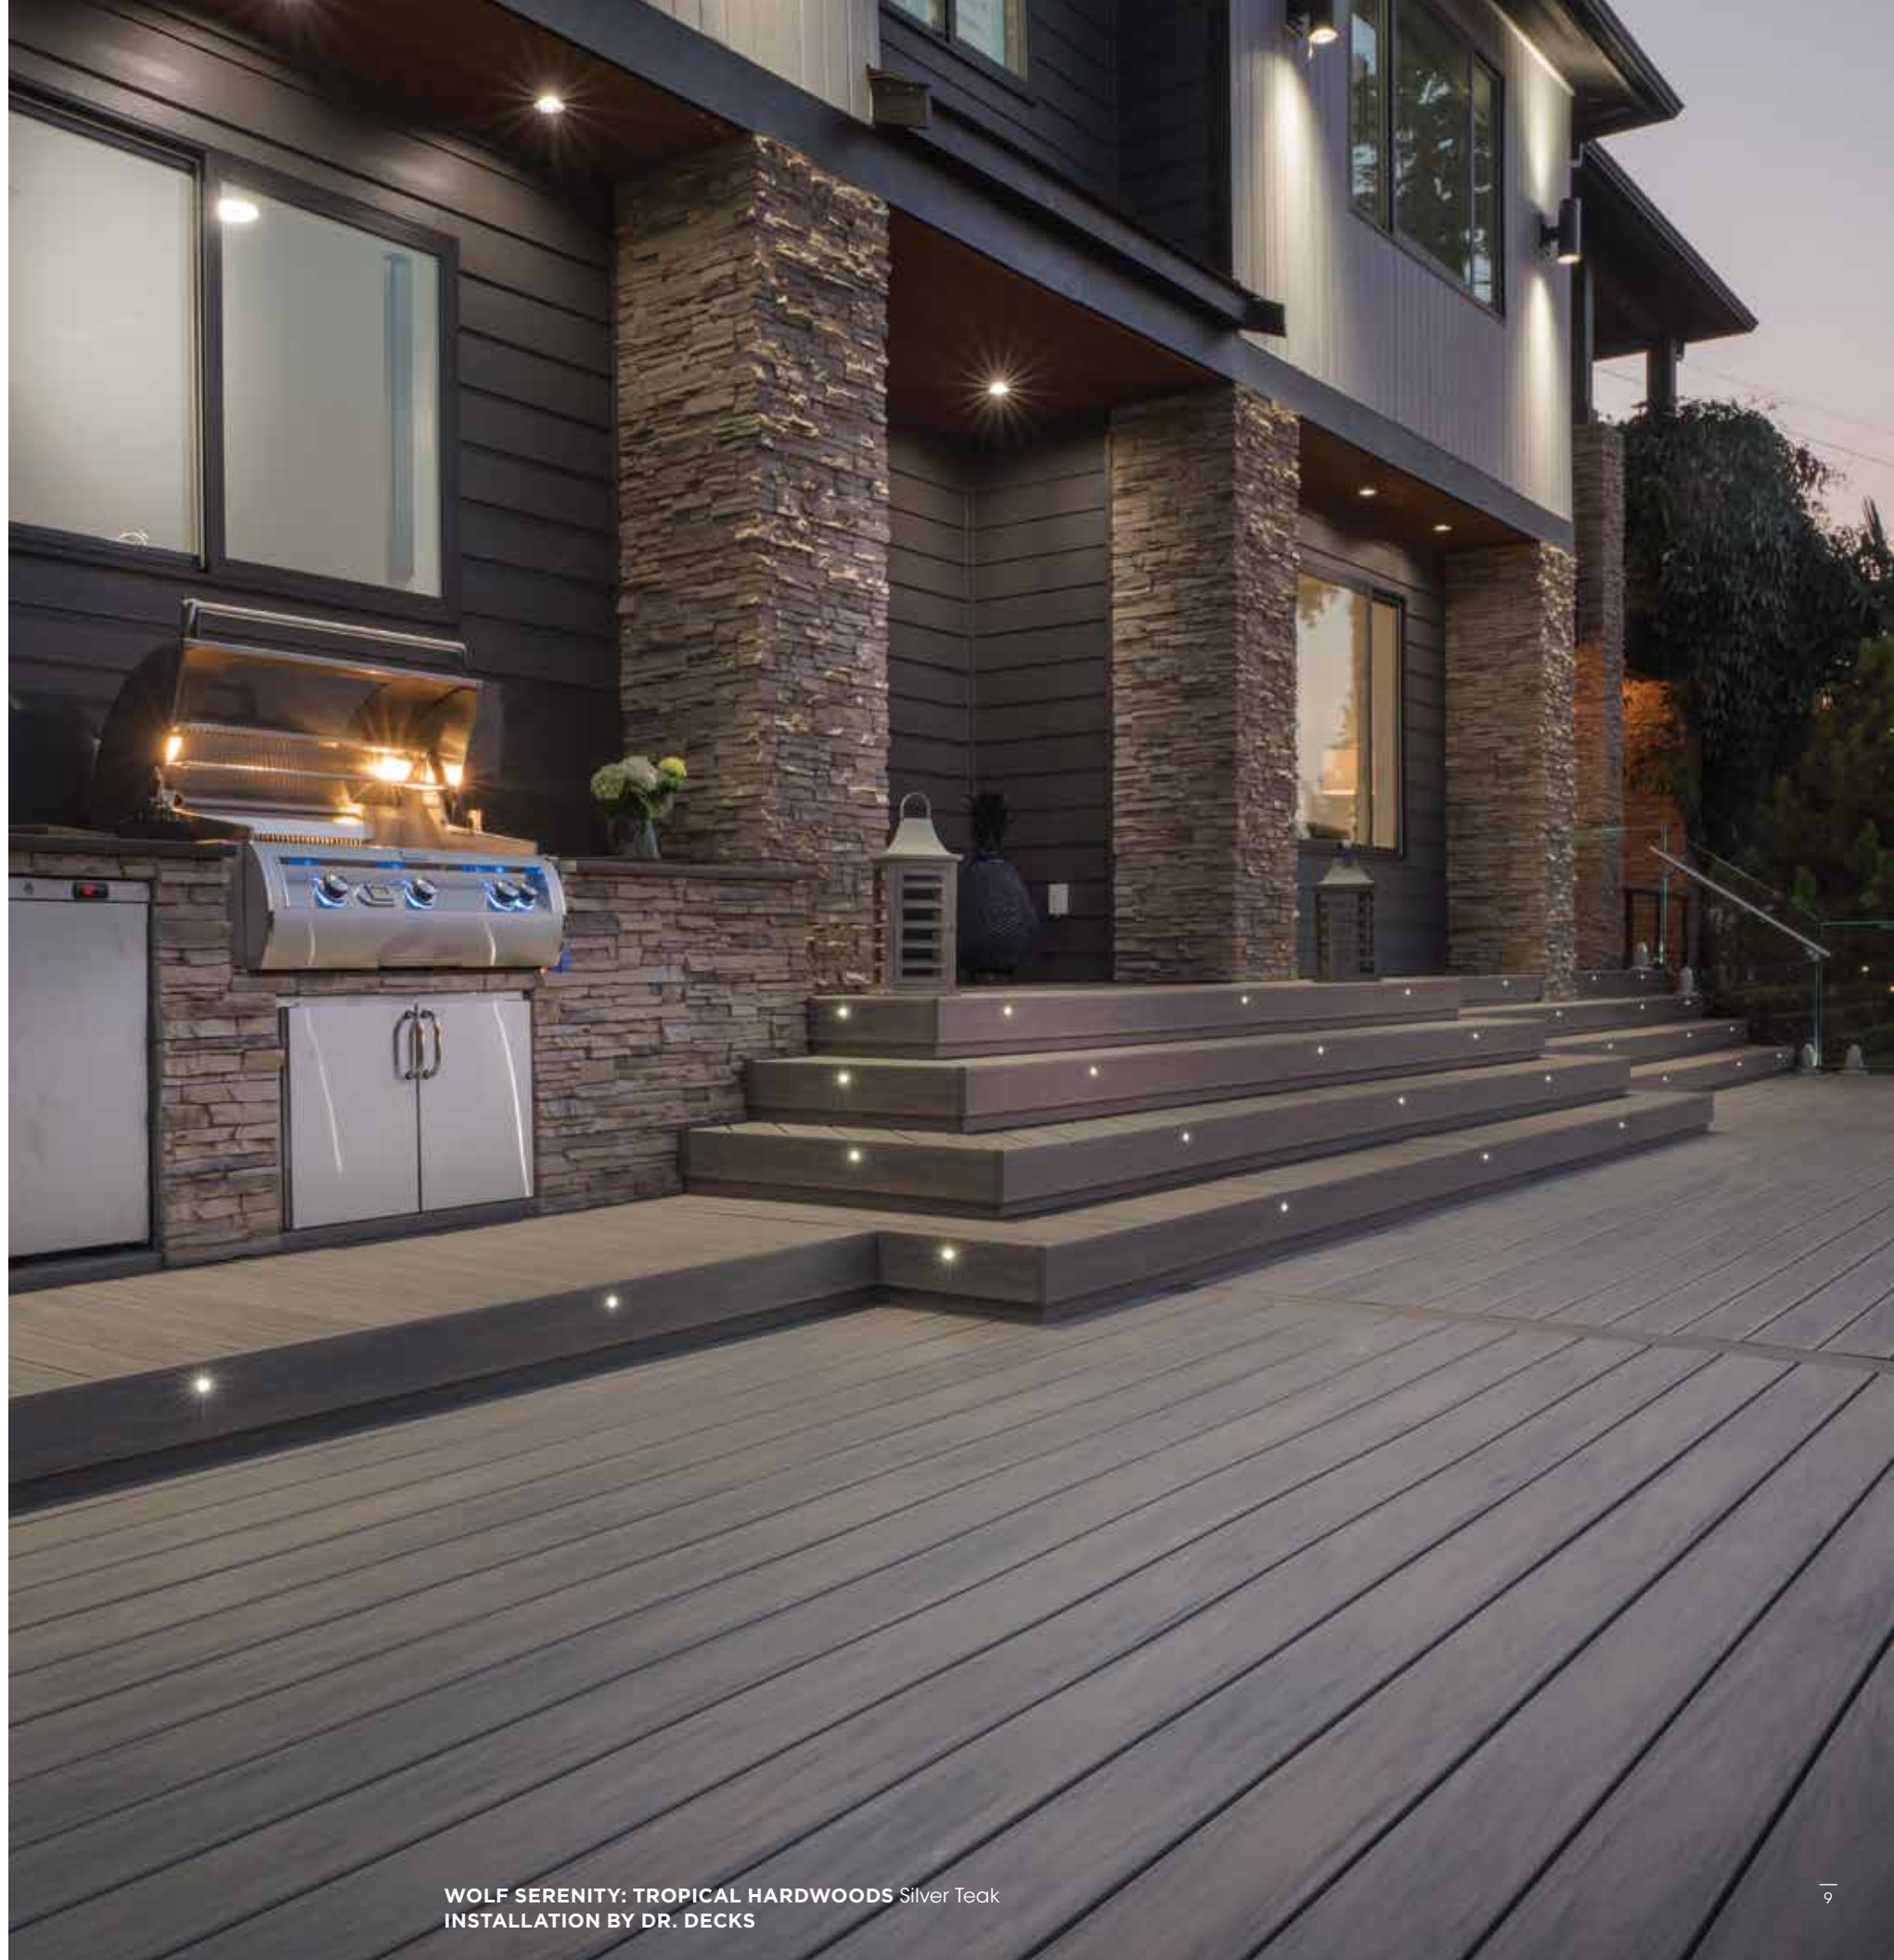

WOLF SERENITY: SEASIDE Harbor Grey

WOLF SERENITY: TROPICAL HARDWOODS Silver Teak
INSTALLATION BY DR. DECKS