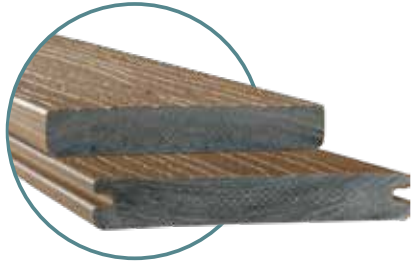

A TOUGH ACT TO FOLLOW

Take in the outdoors with decking that takes durability and style to a whole new level. Wolf Perspective™ Decking is made from more than 90% recycled material and features a strong core, which helps provide industry-leading strength and performance. The texture also mimics the grain of real wood for a premium appearance that will keep your backyard escape looking good, year after year.

WOLF PERSPECTIVE™ DECKING
WITH FIBER SEQUENCING™ TECHNOLOGY